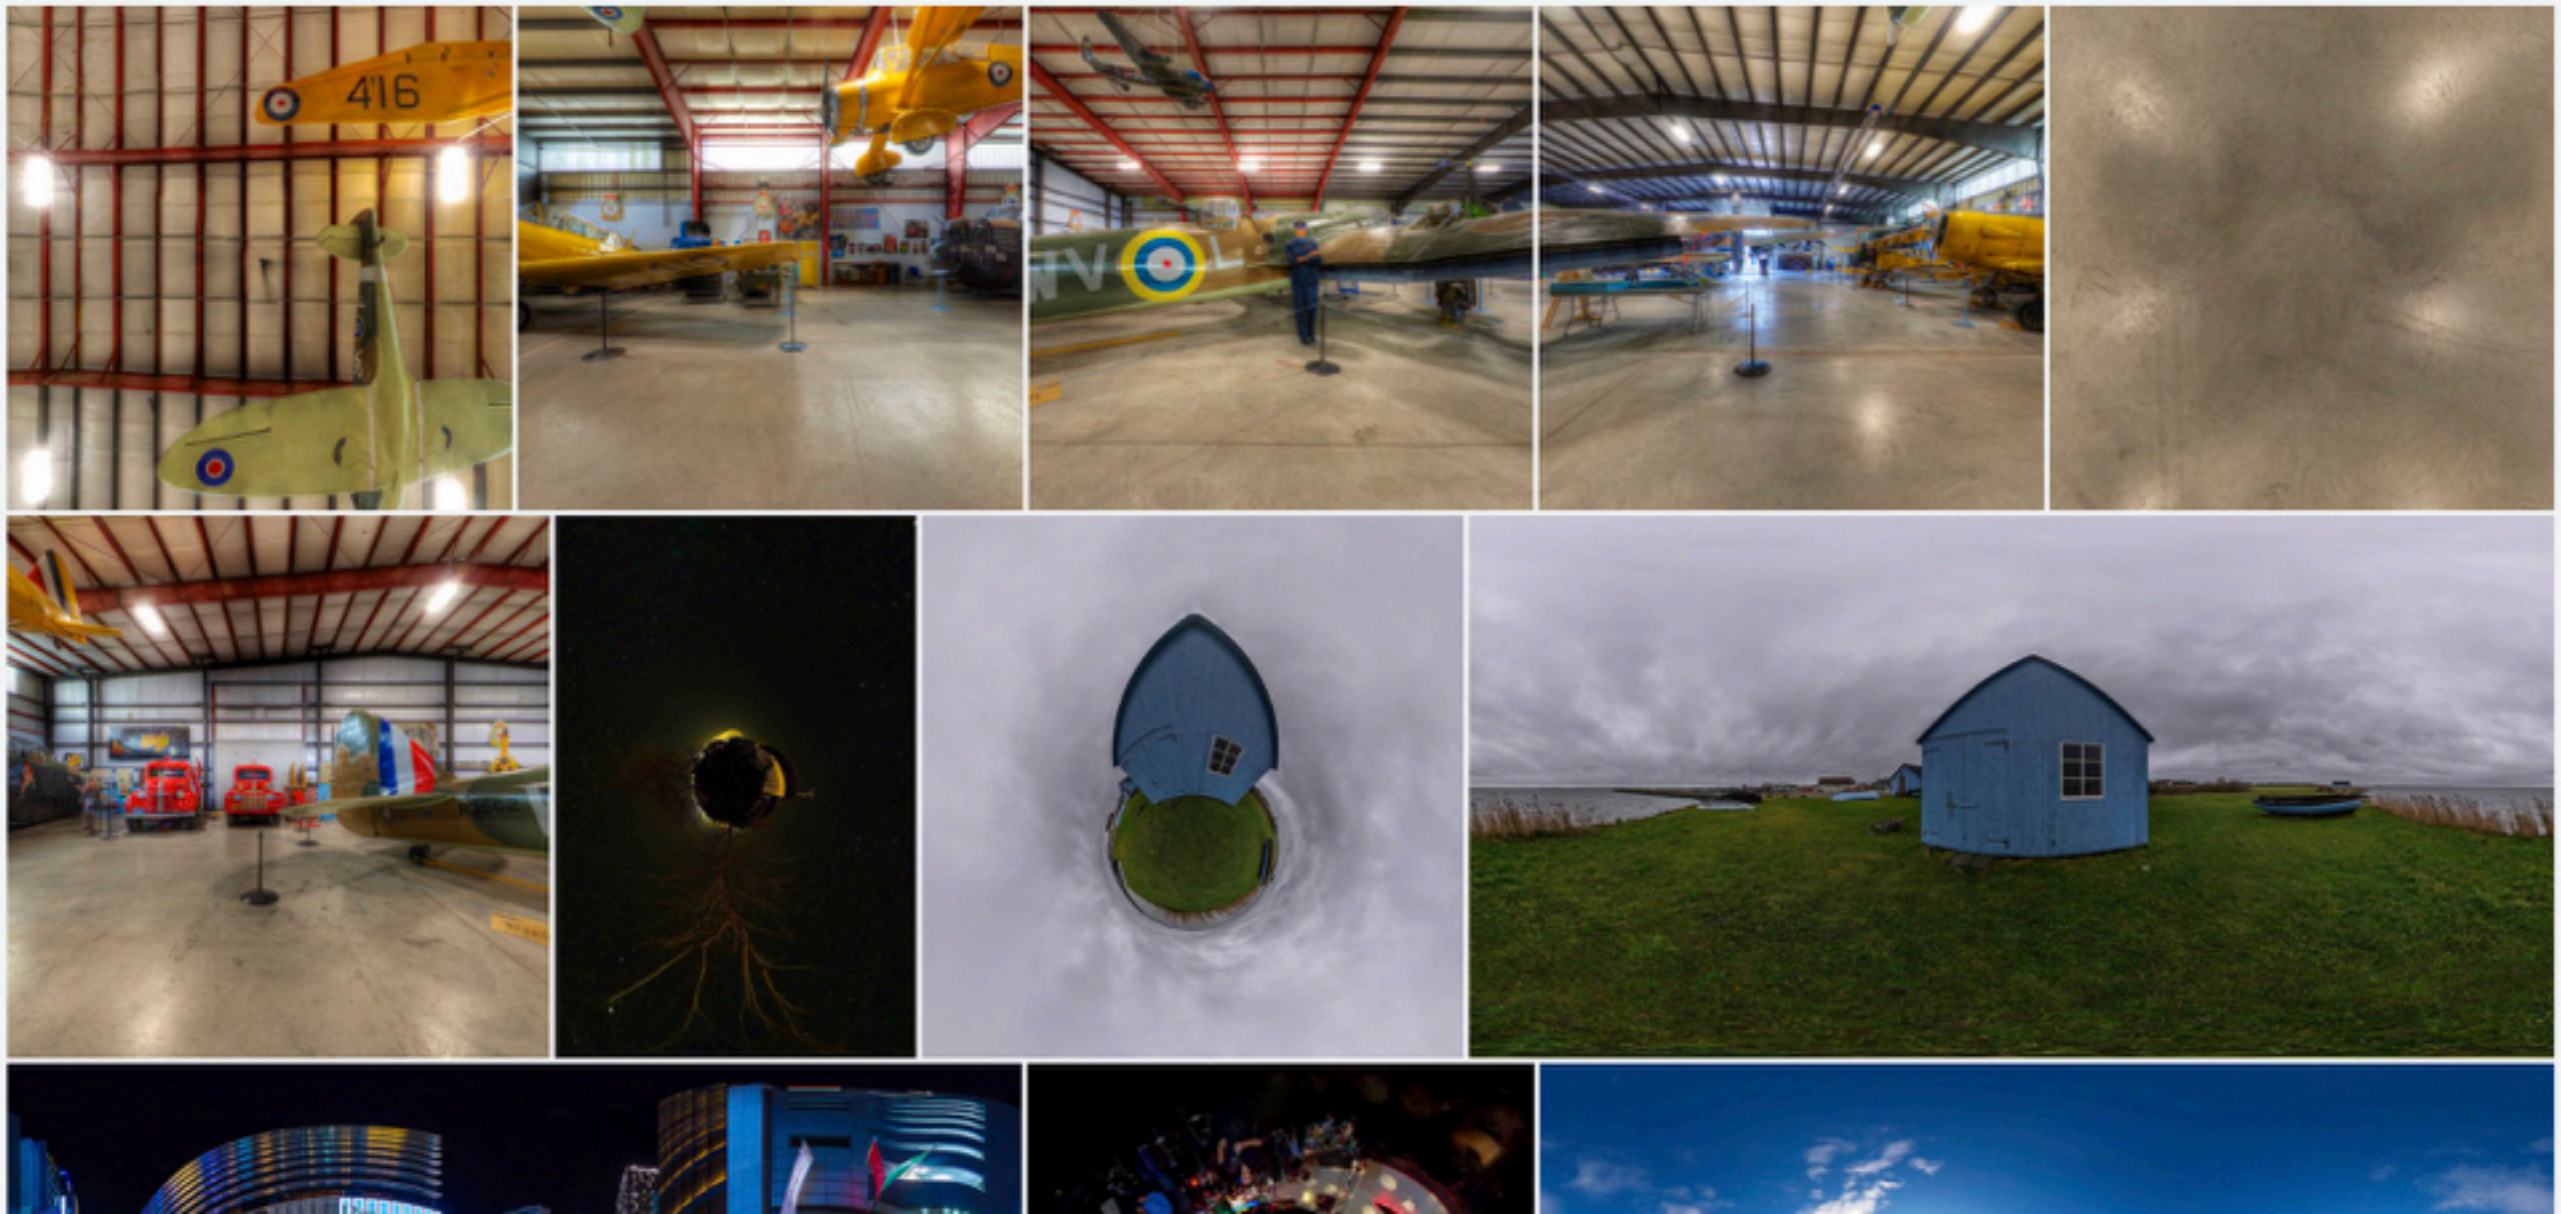

360° on Flickr

flickr Explore Create

Photos, people, or groups Log In Sign Up

360° [+ Join Group](#)

3,141 Members • 22.9K Photos • 61 Discussions

Group Since Jul 6, 2005

Overview Discussions **Photos** Members Map

Group pool

Contributors