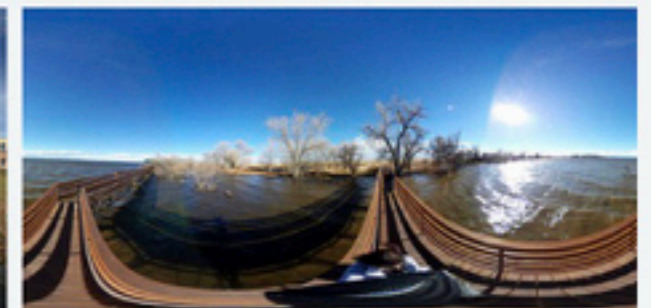

Photos

Members

Map

[kathyschrock](#) ADMIN

August 26, 2016

Welcome to the **360° Images for Schools** group! Please upload your spherical panoramics to your own Flickr account and add them to this group. Be sure to change your licensing to a **Creative Commons Attribution - NonCommercial - Share Alike license (CC BY-NC-SA)** and allow downloading!

[View 243 photos](#)

istreetview.com

Street View Download 360

App for downloading 360° Street View images

Website istreetview.com

Category [Photo & Video](#)

Keywords [images](#)

The screenshot displays the istreetview.com website interface. On the left, a map shows the location of the Sydney Harbour Bridge in Sydney, New South Wales, Australia. A modal window titled "Load panorama from URL" is open, allowing users to load panoramas from three different sources:

- Load panorama from URL:** Enter a URL of Street View panorama from Google Maps. The input field contains the text "The copied URL, address goes here." and a "Load" button.
- Load panorama from Panorama ID:** Enter ID of a panorama. The input field contains the text "The Panorama ID goes here." and a "Load" button.
- Load panorama from Coordinates:** Enter latitude and longitude of a panorama. There are input fields for "Latitude" and "Longitude", a "Show on map" button, and a "Load" button.

Commercial use allowed

Modifications allowed

Commercial use & mods allowed

No known copyright restrictions

U.S. Government works

A photograph of a field of yellow wildflowers in the foreground, with a single tree in the background under a bright sky. The text is overlaid on the image.